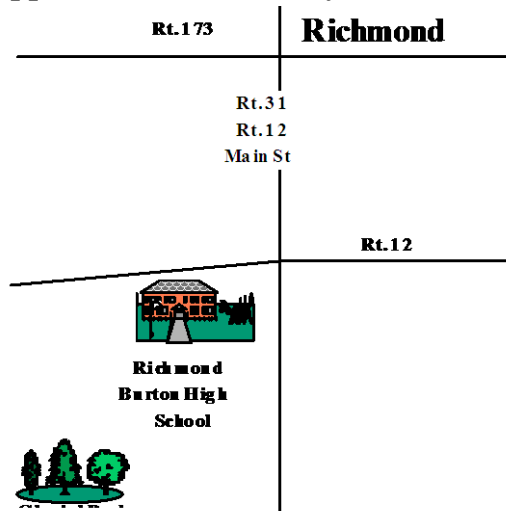

Richmond Burton High School
8311 IL Rt 31
Richmond, IL 60071
(Nippersink Cross Country, Track)