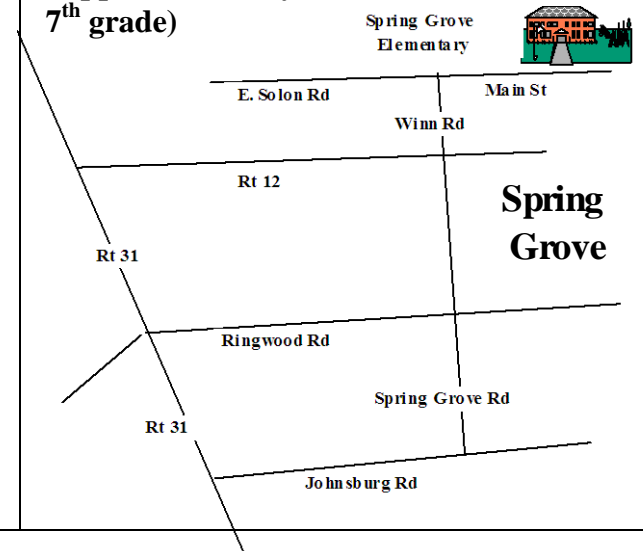

Spring Grove Elementary
2018 Main Street Rd
Spring Grove, IL 60081
(Nippersink Volleyball, basketball
7th grade)