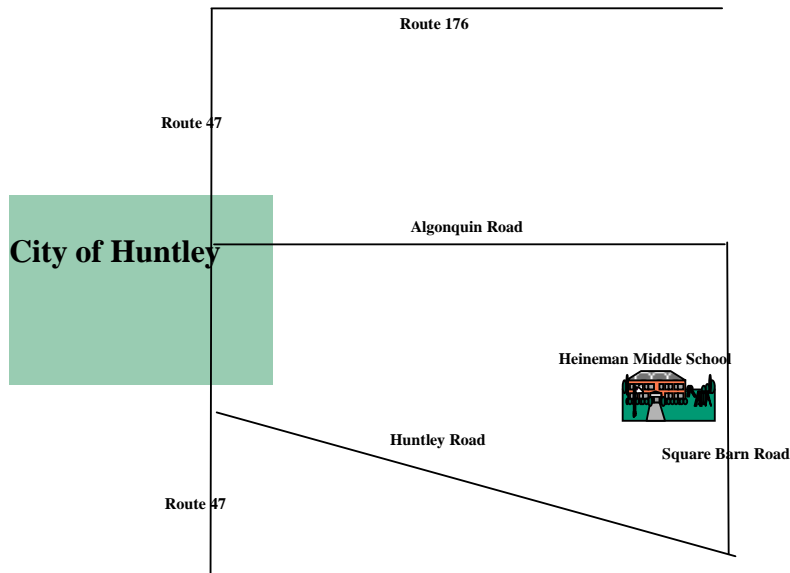

Heineman Middle School (Huntley)

725 Academic Drive

Algonquin, IL 60102

847-659-4300

Cross Country at the Middle School

Marlowe Middle School

9625 Haligus Road

Lake in the Hills, IL 60156

847-659-4700