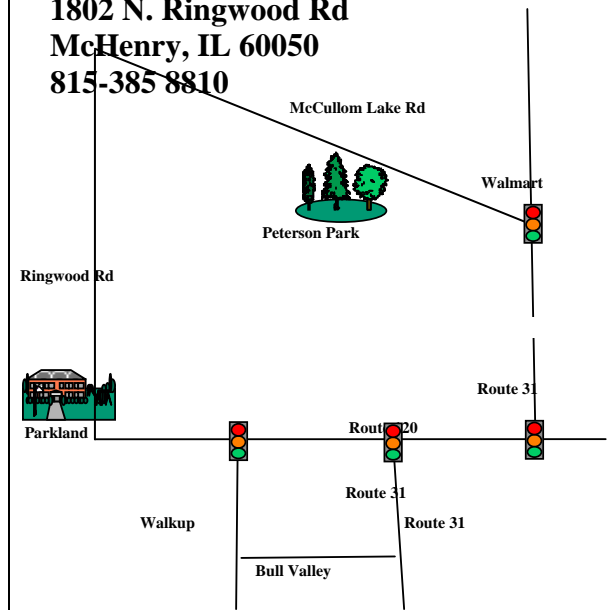

Lundahl Middle School

560 Nash Road
Crystal Lake, IL 60014
815-459-5971

McHenry Middle School

2120 W. Lincoln Rd
McHenry, IL 60050
815-385-2522

Bernotas Middle School

170 N. Oak St
Crystal Lake, IL 60014
815-459-9210

Northwood Middle School
 2121 N. Seminary
 Woodstock, IL 60098
 815-338-4900

Emricson Park/Woodstock City Park
 Home Cross Country for
 Northwood/Olson
 Cross Country Tournament Site

Parkland Middle School
 1802 N. Ringwood Rd
 McHenry, IL 60050
 815-385 8810