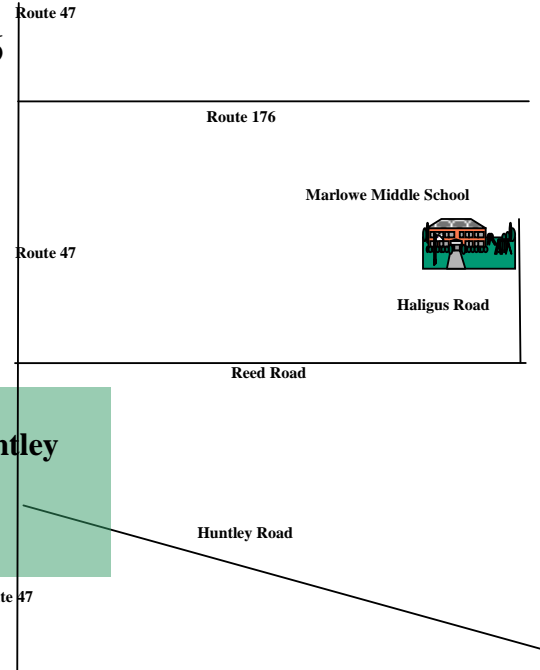

Heineman Middle School (Huntley)

725 Academic Drive

Algonquin, IL 60102

847-659-4300

Cross Country at the Middle School

Marlowe Middle School

9625 Haligus Road

Lake in the Hills, IL 60156

847-659-4700